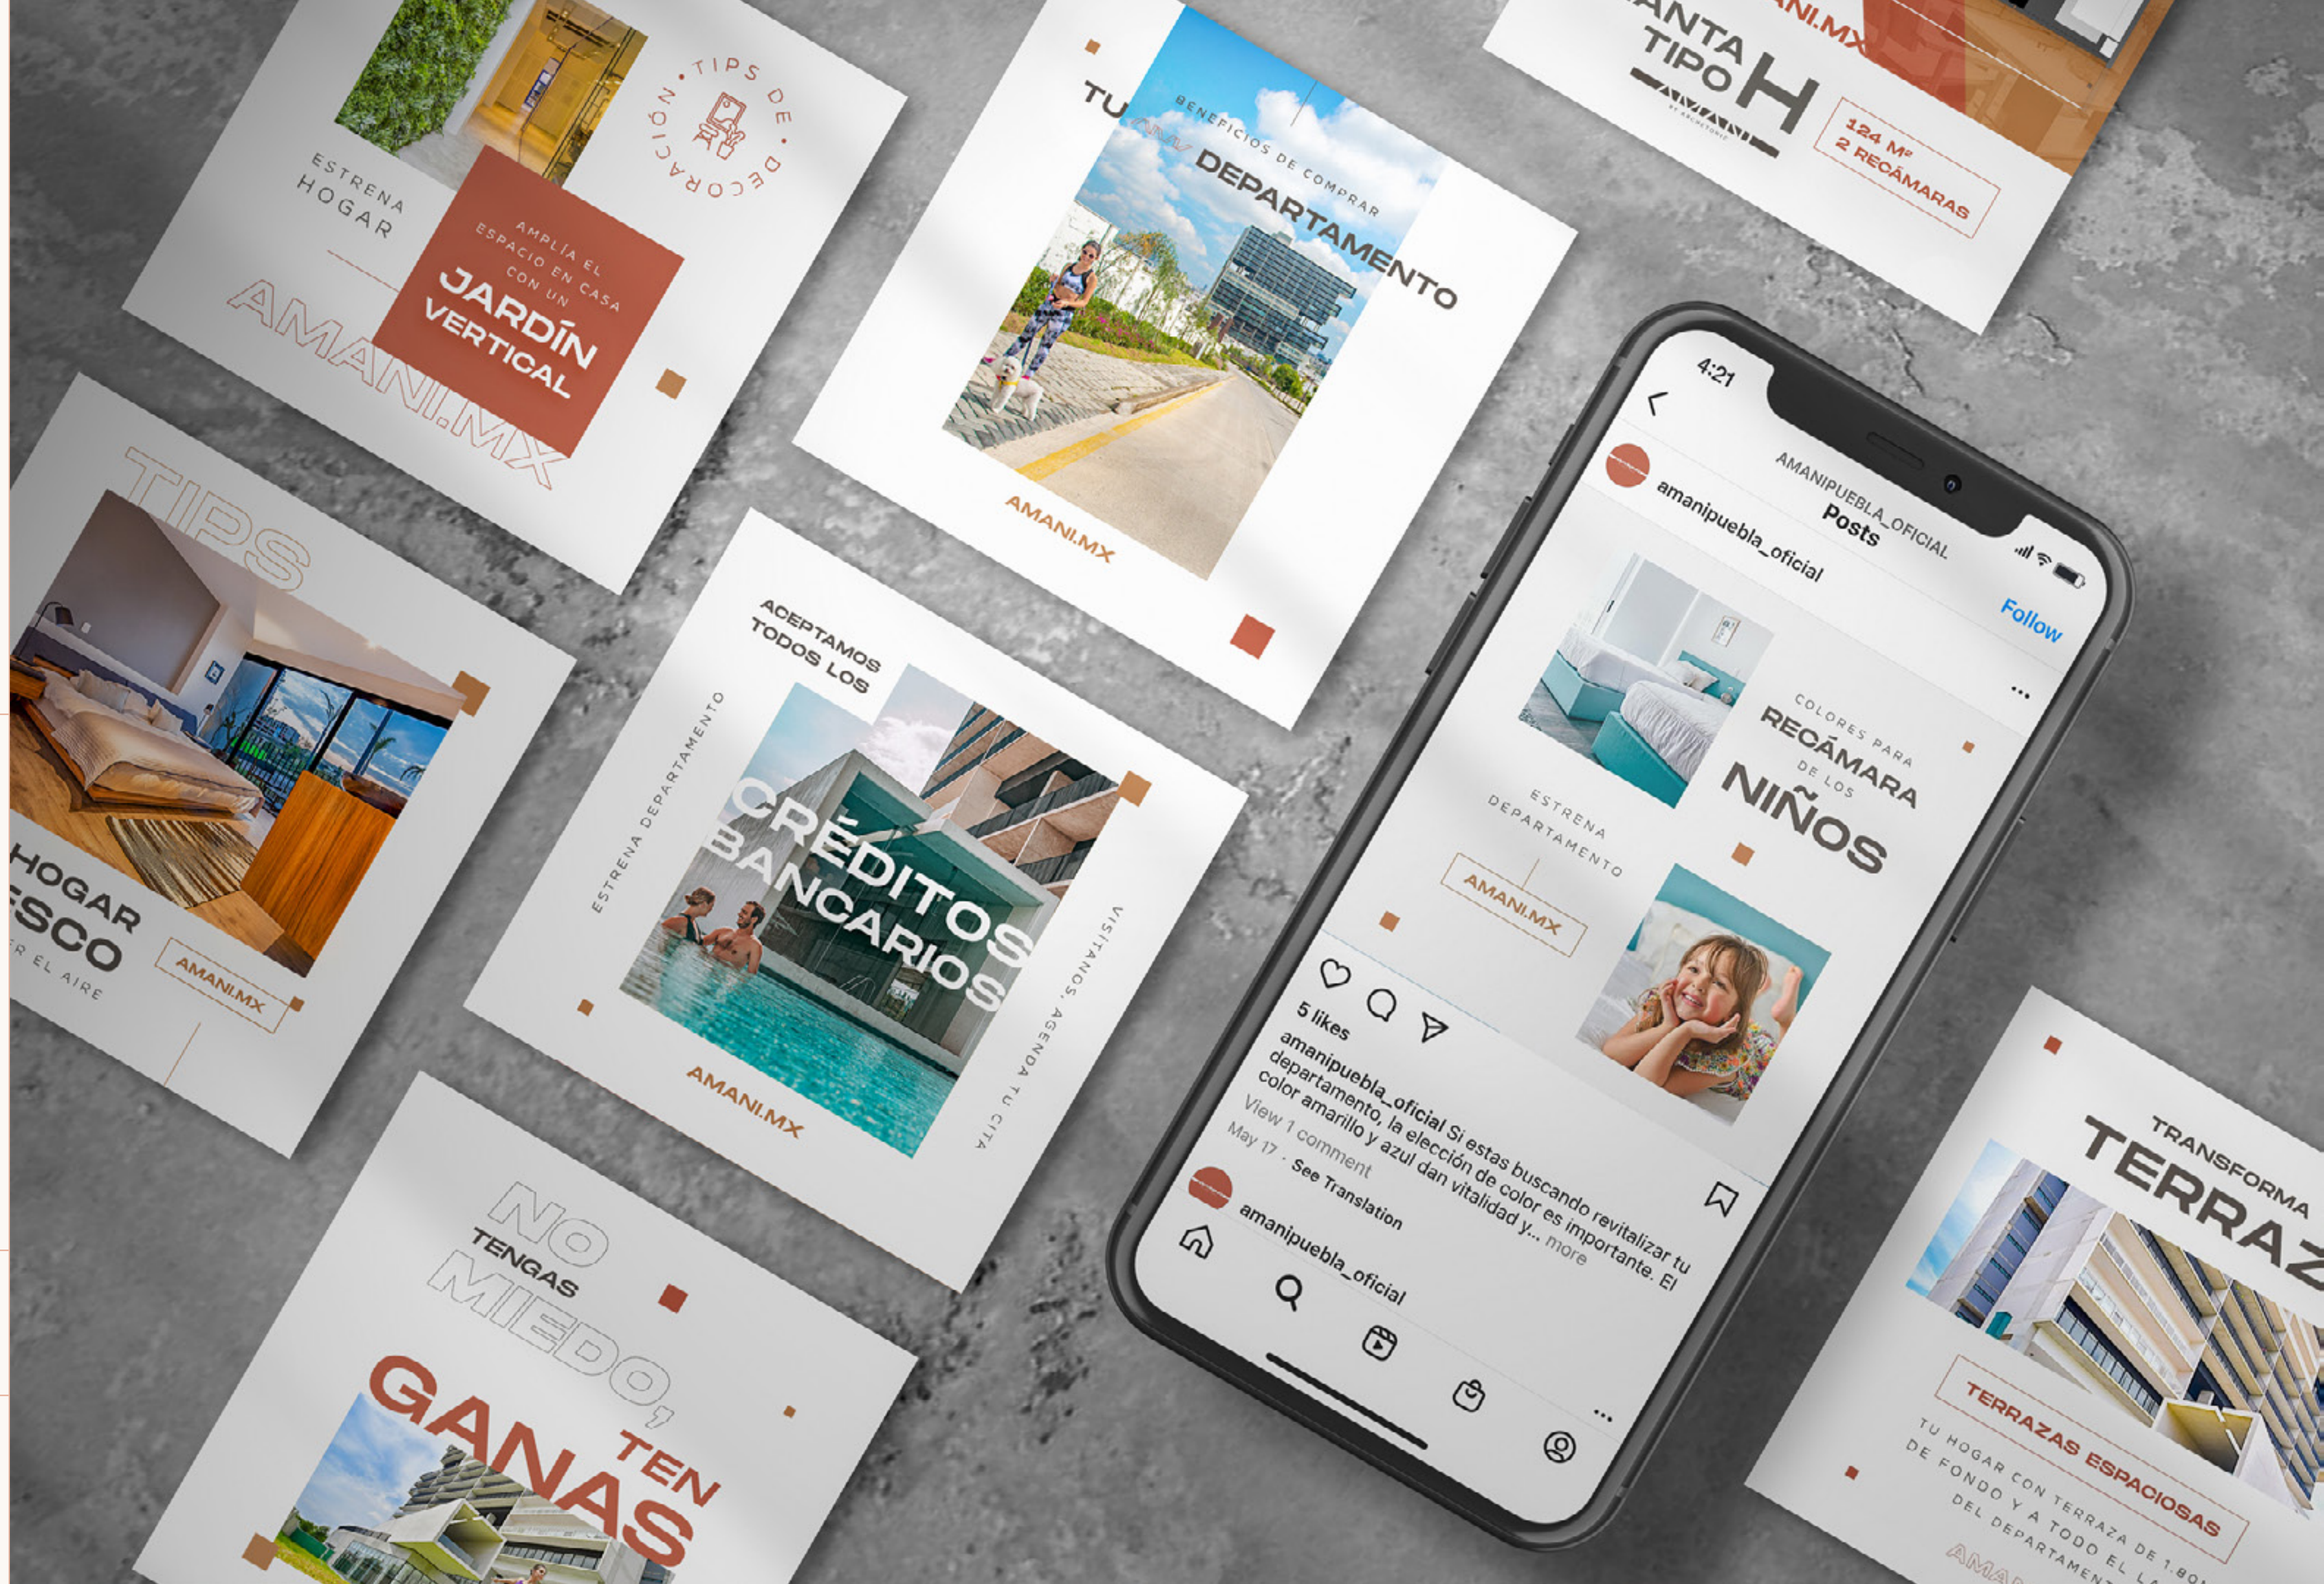

# AMANI

High-end residential  
complex

Lomas de Angelópolis,  
Puebla, México

*Design direction*

*Editorial design*

*Social media*

*Marketing materials*

3 / 4