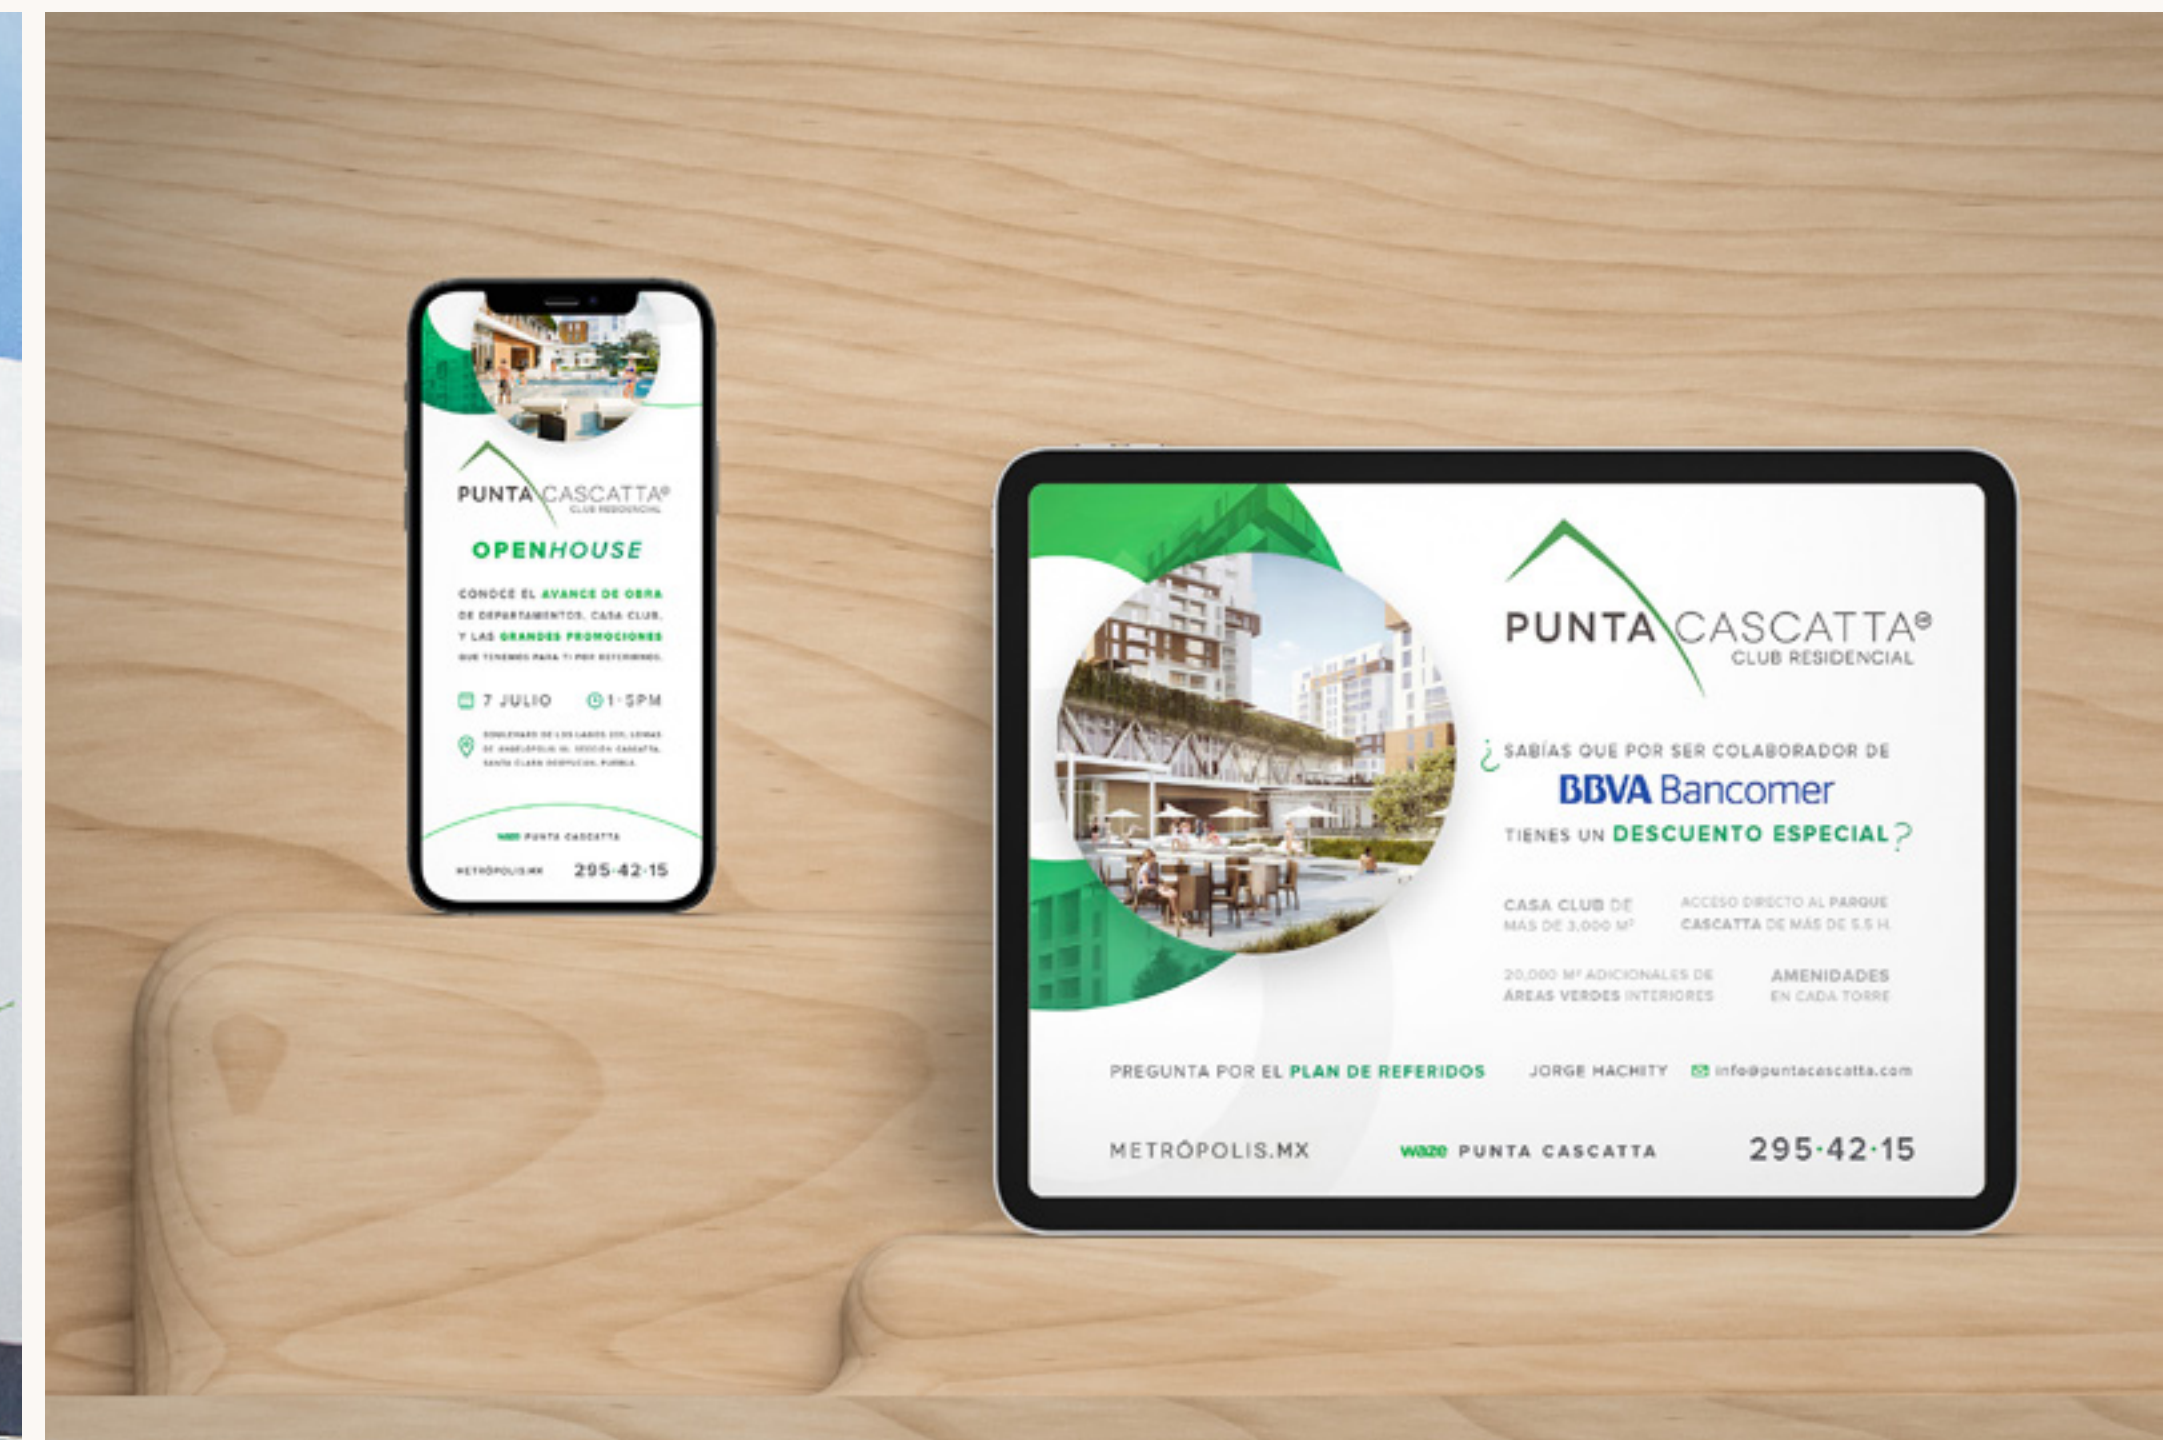

PUNTA CASCATTA

High-end residential complex

Lomas de Angelópolis, Puebla, México

Client:

METRÓPOLIS

Ad campaign

Rebranding

Editorial design

Marketing materials

3 / 3

kg